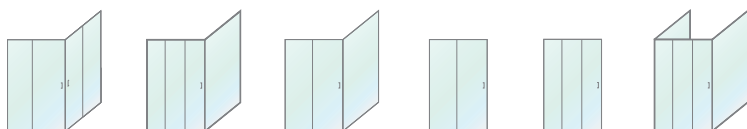

Design Configurations

Smooth and good-looking

Along with a range of configuration like 2, 3 and corner opening doors, both the semi frameless and the framed slider doors offer a selection of colours, handles and finishes to customise the look and match your style.

Options

- Framed
- Semi-frameless
- Frameless