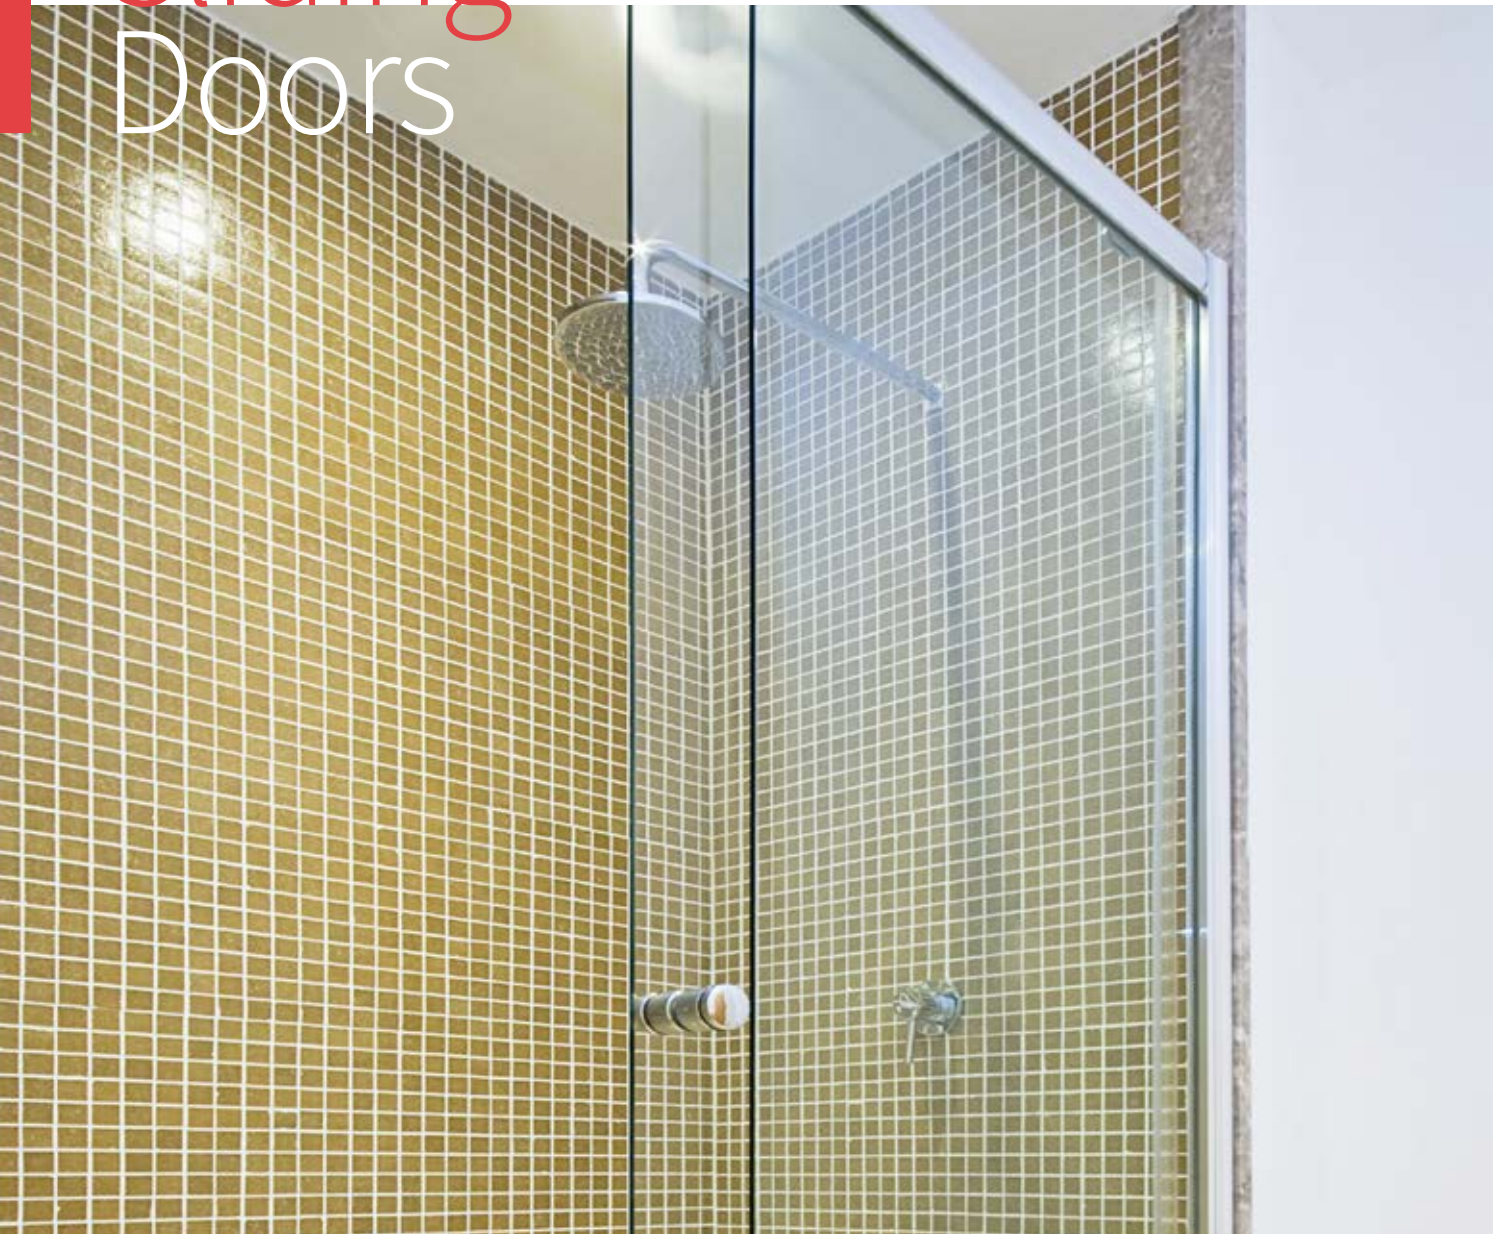

## Flexible and functional

Be it a 90° or 45° pivot door, different configurations allow for placement of the vanity and toilet on either side of the screen without compromising the door opening. To add to the custom fit and look, all screens can be styled with a wide range of additional features and colour options.

# Sliding Doors

Where a swinging door simply isn't practical, our sliding door shower systems provide reliable strength with sleek, modern elegance and maximum flexibility for smaller bathrooms. Sliding doors reduce the overall space required for a shower recess, whilst minimal metal use makes cleaning easy.